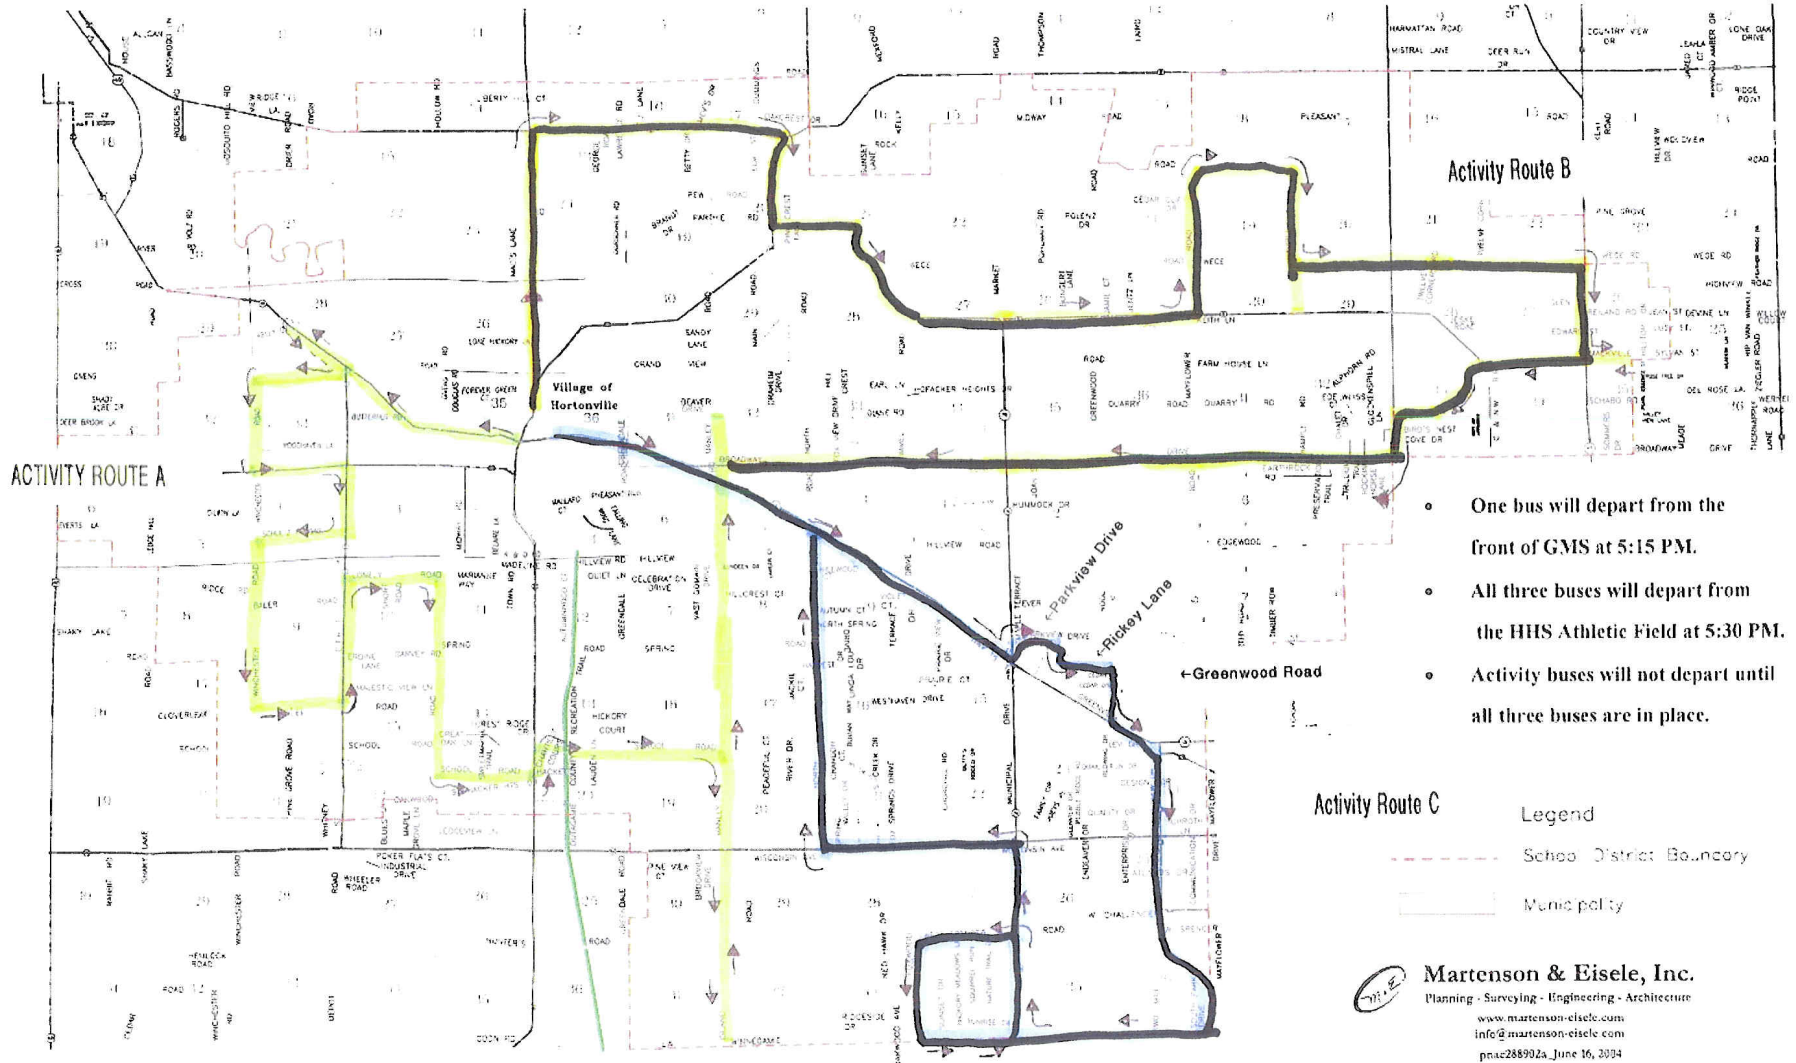

Hortonville Area School District

- One bus will depart from the front of GMS at 5:15 P.M.
- All three buses will depart from the HHS Athletic Field at 5:30 P.M.
- Activity buses will not depart until all three buses are in place.